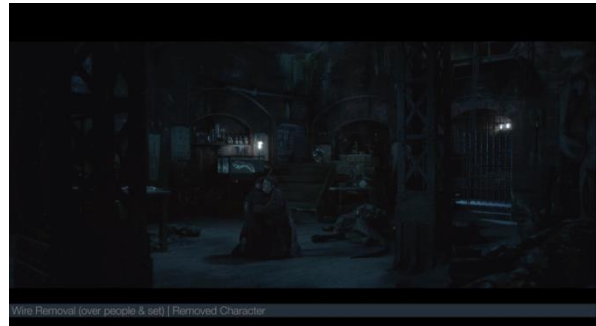

Game of Thrones Season 8 Shot 001

Marker Removal | Green Screen Cleanup
Hair Reconstruction | Cape Reconstruction
Rotoscoping

Carnival Row Shot 002

Removed CG Character Stand-in Screen
Right | Extended Set Screen Right |
Removed Shadows | 3D Patch Projection

Isaiah Walker

Breakdown Sheet

IsaiahWalkerVFX@Gmail.com

Carnival Row Shot 003

Wire Removal Attached To Girl | Shelf and BG
Reconstruction | Dress and Body
Reconstruction | CG Character Stand-In
Removed Screen Right | Ground Texture
Created Screen Right