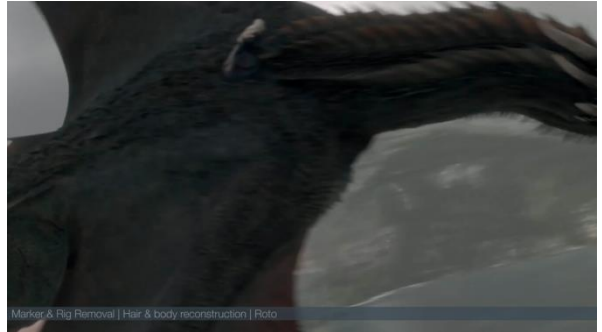

Game of Thrones Season 8 Shot 001

Marker Removal | Green Screen Cleanup
Hair Reconstruction | Cape Reconstruction
Rotoscoping

Carnival Row Shot 002

Removed CG Character Stand-in Screen
Right | Extended Set Screen Right |
Removed Shadows | 3D Patch Projection

Isaiah Walker

Breakdown Sheet

IsaiahWalkerVFX@Gmail.com

Carnival Row Shot 003

Wire Removal Attached To Girl | Shelf and BG
Reconstruction | Dress and Body
Reconstruction | CG Character Stand-In
Removed Screen Right | Ground Texture
Created Screen Right

Game of Thrones Season 8 Shot 004

Marker Removal | Green Screen Cleanup
Rotoscoping

Game of Thrones Shot 005

Marker Removal | Green Screen Cleanup
Rig Removal Over Torso | Rotoscoping

Invisible Effects

Paint Out | Animated Ape Reconstruction | Green Screen Key | Edge Treatment |
Color Correction | 2.5D Relighting | Grain Matching